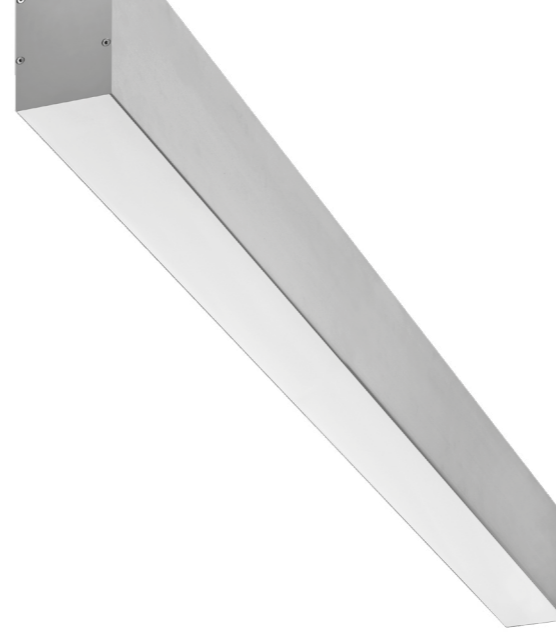

ClearLine

CEILING

SPECIFICATION SHEET

ClearLine

Model CL2

Type

C Ceiling

Size

Example fixture number:

CL2 - C - 48 - L - 30 - 2 - ID - X - S - SW - 16

ClearLine

CEILING

ClearLine Ceiling is a clean, linear form for general illumination. A clean, elegant design and simple technical details are the design principles of the ClearLine profile lighting system. A Satin Acrylic lens provides soft diffused light.

Size	
36	36" [914mm]
48	48" [1,219mm]
60	60" [1,524mm]
72	72" [1,829mm]
96	96" [2,438mm]
Custom	

* 78mm x 133mm fixture body profile
* Continuous fixture with hairline fixture segments connection

ClearLine