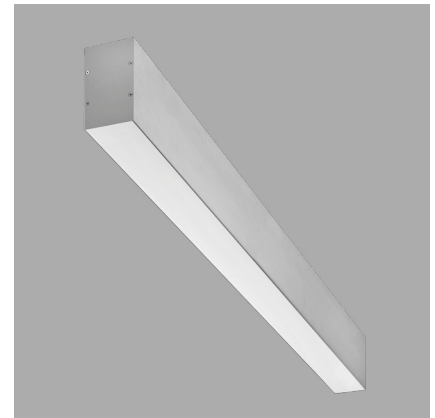

ClearLine

CEILING

SPECIFICATION SHEET

ClearLine

Model CL2

Type

C Ceiling

Size

Example fixture number:

CL2 - C - 48 - L - 30 - 2 - ID - X - S - SW - 16

ClearLine

CEILING

ClearLine Ceiling is a clean, linear form for general illumination. A clean, elegant design and simple technical details are the design principles of the ClearLine profile lighting system. A Satin Acrylic lens provides soft diffused light.