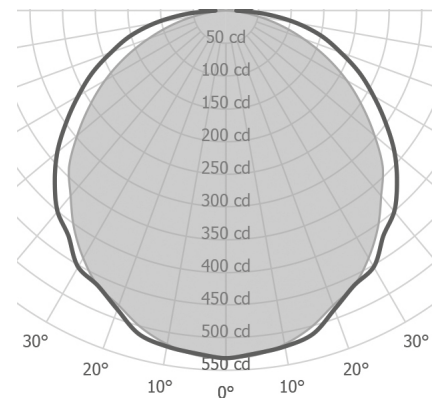

36	36.0" [914mm]
48	48.0" [1219mm]
60	60.0" [1524mm]
72	72.0" [1829mm]
96	96.0" [2438mm]
Custom	

Wattage^{1,2}

36"

L 9W (1200lm)
M 18W (2230lm)

48"

L 12W (1600lm)
M 24W (2970lm)

60"

L 15W (2000lm)
M 30W (3715lm)

Example fixture number:

CL2 - C - 48 - L - 30 - 2 - ID - X - S - SW - 16

ClearLine

CEILING

ClearLine Ceiling is a clean, linear form for general illumination. A clean, elegant design and simple technical details are the design principles of the ClearLine profile lighting system. A Satin Acrylic lens provides soft diffused light.

Size	
36	36" [914mm]
48	48" [1,219mm]
60	60" [1,524mm]
72	72" [1,829mm]
96	96" [2,438mm]
Custom	

* 78mm x 133mm fixture body profile
* Continuous fixture with hairline fixture segments connection

ClearLine